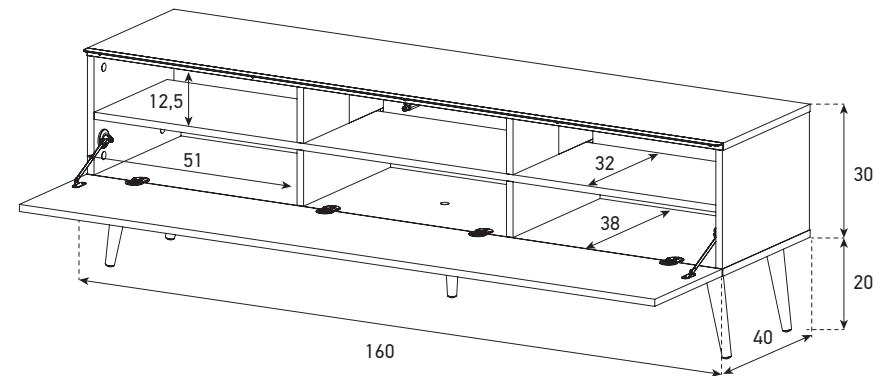

VL1630-BLK-BLK-RTR

SONOROUS[®]
made in Europe

Ideal Screen Size: 65"
160 W x 40 D x 50 H cm
Manufactured from 16mm melamine faced particleboard
Cabinet flat down opening door
Scandinavian massive wood legs
2 Years Warranty

Assembly
Required

Max Top
Load 50 kg